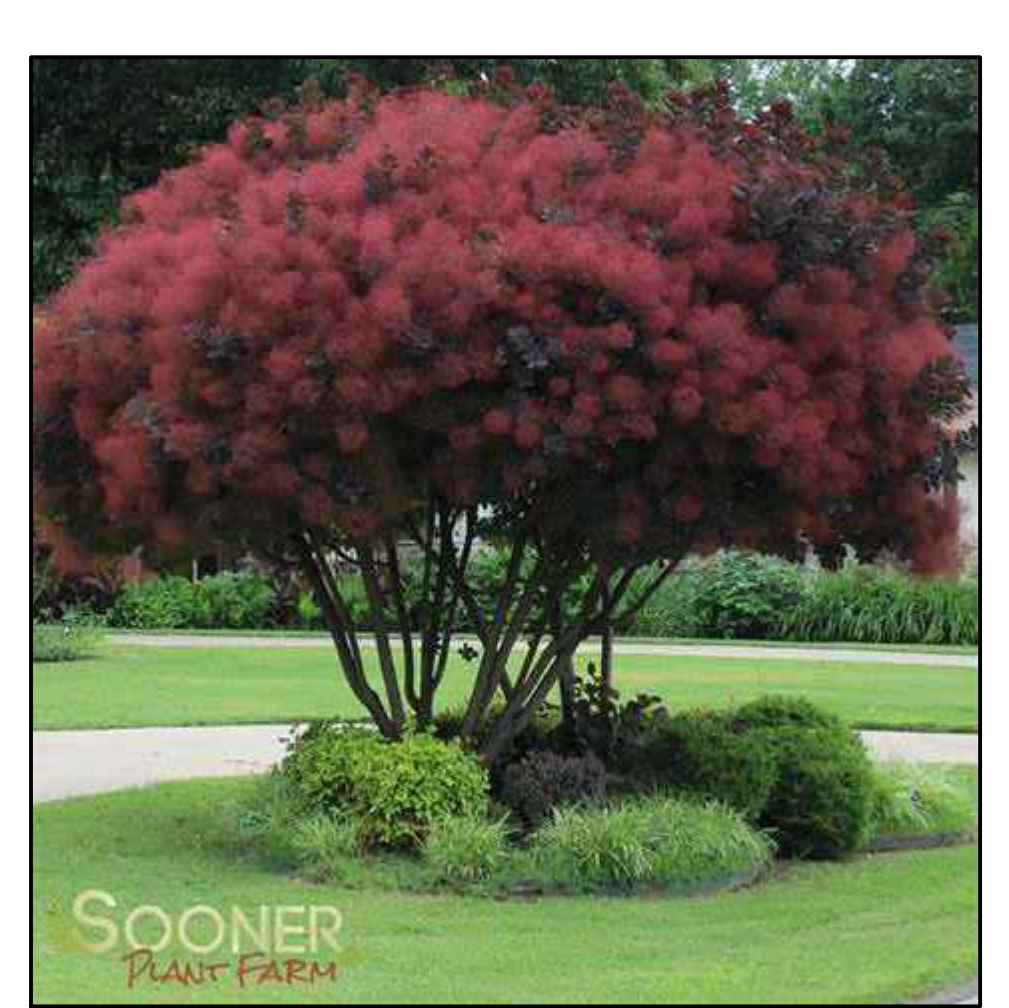

Cotinus coggygia 'Autopurpurea'